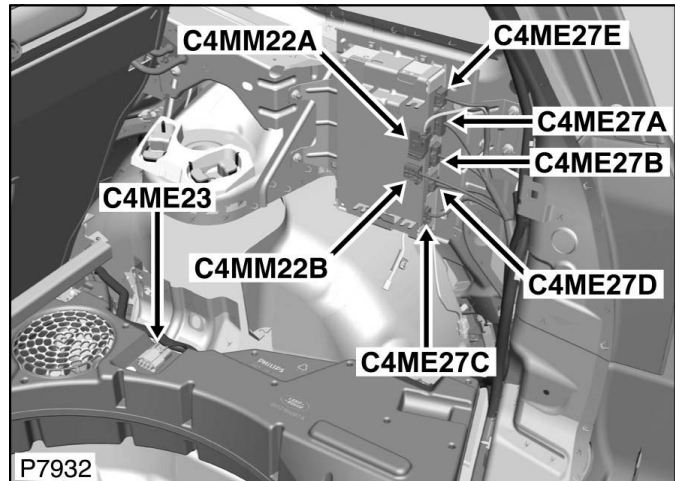

Connector: C4ME27E

Part No.: YPC910600

Colour: LIGHT GREY

Cavities: 10WY

Harness: INFOTAINMENT HARNESS

Description: Amplifier-power

Location: Rear of luggage compartment - RH side

Wire Chart

CAV	TERMINAL	CSA	COL	CCT	DESTN
1	YPL500510	0.75	BN-YE	IDAAB	C4ME39
2	YPL500500	0.5	BN-BU	IDAAB	C4ME40
3	YPL500500	0.5	GY-YE	IDAAB	C23U
6	YPL500510	0.75	WH-GN	IDAAB	C4ME39
7	YPL500500	0.5	BN-WH	IDAAB	C4ME40
8	YPL500500	0.5	GN	IDAAB	C23U