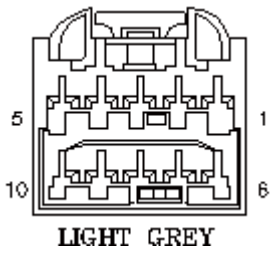

Connector: C4ME27E

Part No.: YPC910600

Colour: LIGHT GREY

Cavities: 10WY

Harness: INFOTAINMENT HARNESS

Description: Amplifier-power

Location: Rear of luggage compartment - RH side

Wire Chart