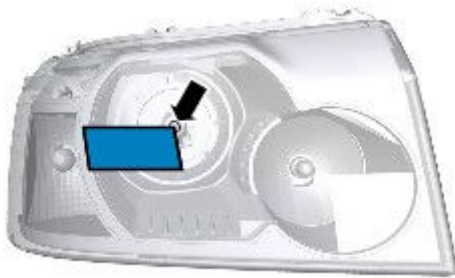

## Headlamp Masking

**NOTE:**

This process is for vehicles fitted with halogen headlamps only.

**Right-hand drive vehicles**

1.

E94239

2.

E94240