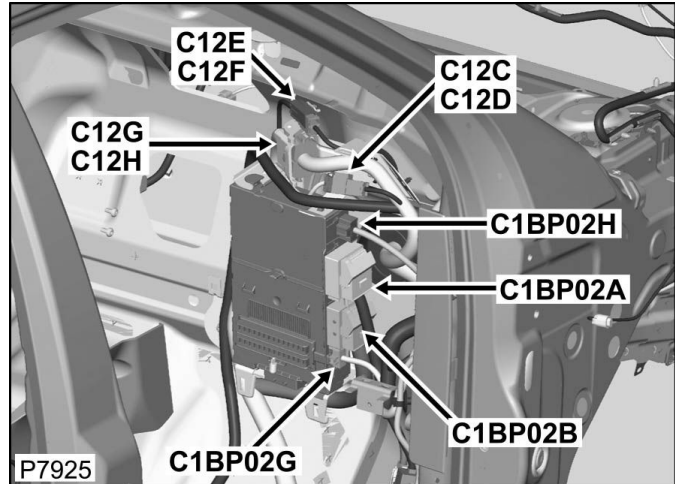

Connector: C12C

Description: Main harness to engine compartment harness

Location: Behind glove compartment

Part No.: YPC909020

Colour: BLACK

Cavities: 2WY

Harness: MAIN FLOOR HARNESS

Wire Chart

CAV	TERMINAL	CSA	COL	CCT	DESTN
1	YPJ900570	6.0	BU-RD	BASE	S/JOINT S3BB19
2	YPJ900570	6.0	GN-RD	BASE	S/JOINT S4BB20

Service Repair Kits

Refer to Harness Repair information

Se référer aux informations de réparation de faisceau