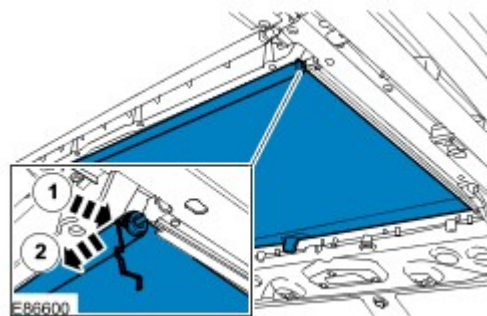

Carefully slide the roof opening panel blind tube to the right.
Release the plastic pin from its locator.

13 . Using a suitable pin (1 mm diameter), lock the roof opening panel blind.

Release the metal pin from its locator.

14 . Remove the roof opening panel blind.

Installation

1 . Install the roof opening panel blind slider feet to the guides.

2 .

CAUTION: Do not allow the roof opening panel blind tube to rotate until the plastic pin is secure in its locator.

Secure the metal pin to its locator.

Remove the locking pin from the roof opening panel blind.

3 . Carefully slide the roof opening panel blind tube to the right.

Align and secure the plastic pin to its locator.

4 . Open the roof opening panel blind.