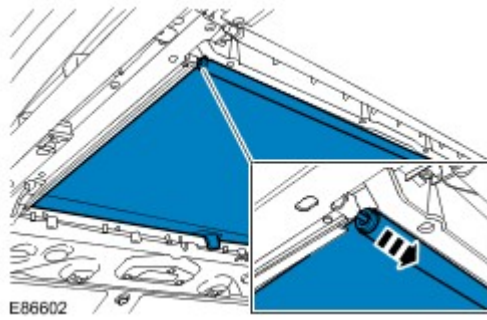

- 7 . Remove the 4 passenger assist handles.

- 8 . Release the rear of the headliner.

9 . Release the front door seals.

10 . Release the headliner.

11 . Close the roof opening panel blind.

12 .

CAUTION: Do not allow the roof opening panel blind tube to rotate.

CAUTION: Do not release the metal pin from its locator until the locking pin is in place.

Carefully slide the roof opening panel blind tube to the right.
Release the plastic pin from its locator.

13 . Using a suitable pin (1 mm diameter), lock the roof opening panel blind.