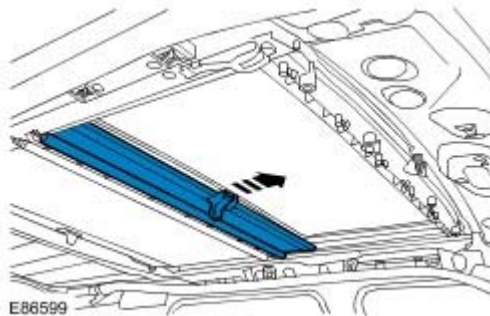

- 7 . Remove the 4 passenger assist handles.

- 8 . Release the rear of the headliner.

9 . Release the front door seals.

10 . Release the headliner.

11 . Close the roof opening panel blind.

12 .

CAUTION: Do not allow the roof opening panel blind tube to rotate.

CAUTION: Do not release the metal pin from its locator until the locking pin is in place.

Carefully slide the roof opening panel blind tube to the right.
Release the plastic pin from its locator.

13 . Using a suitable pin (1 mm diameter), lock the roof opening panel blind.