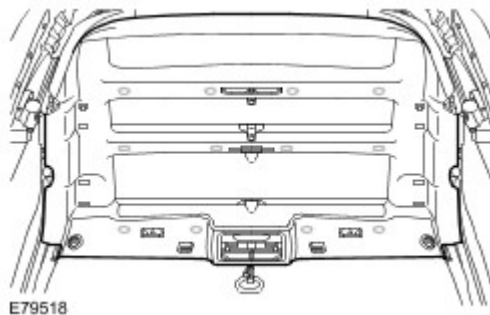

10 . Release the headliner.