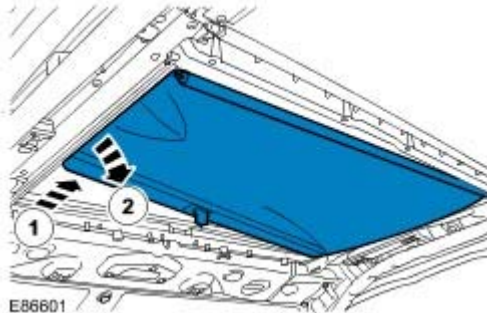

CAUTION: Do not release the metal pin from its locator until the locking pin is in place.

Carefully slide the roof opening panel blind tube to the right.
Release the plastic pin from its locator.

13 . Using a suitable pin (1 mm diameter), lock the roof opening panel blind.

Release the metal pin from its locator.

14 . Remove the roof opening panel blind.

Installation

1 . Install the roof opening panel blind slider feet to the guides.

2 .

CAUTION: Do not allow the roof opening panel blind tube to rotate until the plastic pin is secure in its locator.