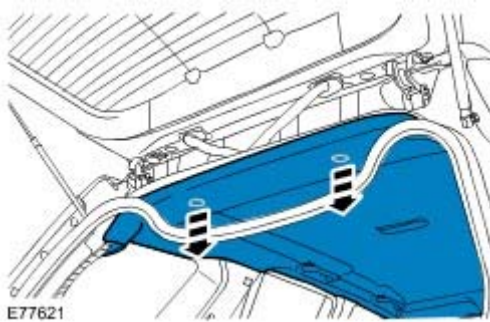

Roof Opening Panel Blind

Removal

- 1 . Remove both A-pillar trim panels.
For additional information, refer to [A-Pillar Trim Panel \(76.13.26\)](#).
- 2 . Remove both B-pillar upper trim panels.
For additional information, refer to [B-Pillar Upper Trim Panel \(76.13.28\)](#).
- 3 . Remove both C-pillar trim panels.
For additional information, refer to [C-Pillar Trim Panel \(76.13.35\)](#).
- 4 . Remove both D-pillar upper trim panels.
For additional information, refer to [D-Pillar Trim Panel \(76.13.73\)](#).
- 5 . Remove the interior rear view mirror.
For additional information, refer to [Interior Rear View Mirror \(76.10.51\)](#).
- 6 . Remove both sun visors.

- 7 . Remove the 4 passenger assist handles.

- 8 . Release the rear of the headliner.

9 . Release the front door seals.

10 . Release the headliner.

11 . Close the roof opening panel blind.

12 .

CAUTION: Do not allow the roof opening panel blind tube to rotate.

CAUTION: Do not release the metal pin from its locator until the locking pin is in place.

Carefully slide the roof opening panel blind tube to the right.
Release the plastic pin from its locator.

13 . Using a suitable pin (1 mm diameter), lock the roof opening panel blind.

Secure the metal pin to its locator.

Remove the locking pin from the roof opening panel blind.

3 . Carefully slide the roof opening panel blind tube to the right.

Align and secure the plastic pin to its locator.