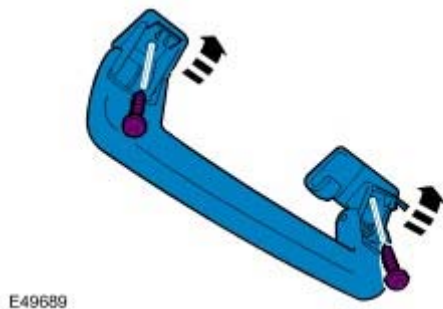

Roof Opening Panel Blind

Removal

- 1 . Remove both A-pillar trim panels.
For additional information, refer to [A-Pillar Trim Panel \(76.13.26\)](#).
- 2 . Remove both B-pillar upper trim panels.
For additional information, refer to [B-Pillar Upper Trim Panel \(76.13.28\)](#).
- 3 . Remove both C-pillar trim panels.
For additional information, refer to [C-Pillar Trim Panel \(76.13.35\)](#).
- 4 . Remove both D-pillar upper trim panels.
For additional information, refer to [D-Pillar Trim Panel \(76.13.73\)](#).
- 5 . Remove the interior rear view mirror.
For additional information, refer to [Interior Rear View Mirror \(76.10.51\)](#).
- 6 . Remove both sun visors.

- 7 . Remove the 4 passenger assist handles.

- 8 . Release the rear of the headliner.

9 . Release the front door seals.

10 . Release the headliner.

11 . Close the roof opening panel blind.

12 .

CAUTION: Do not allow the roof opening panel blind tube to rotate.

CAUTION: Do not release the metal pin from its locator until the locking pin is in place.

Carefully slide the roof opening panel blind tube to the right.
Release the plastic pin from its locator.

13 . Using a suitable pin (1 mm diameter), lock the roof opening panel blind.

Secure the metal pin to its locator.

Remove the locking pin from the roof opening panel blind.

3 . Carefully slide the roof opening panel blind tube to the right.

Align and secure the plastic pin to its locator.