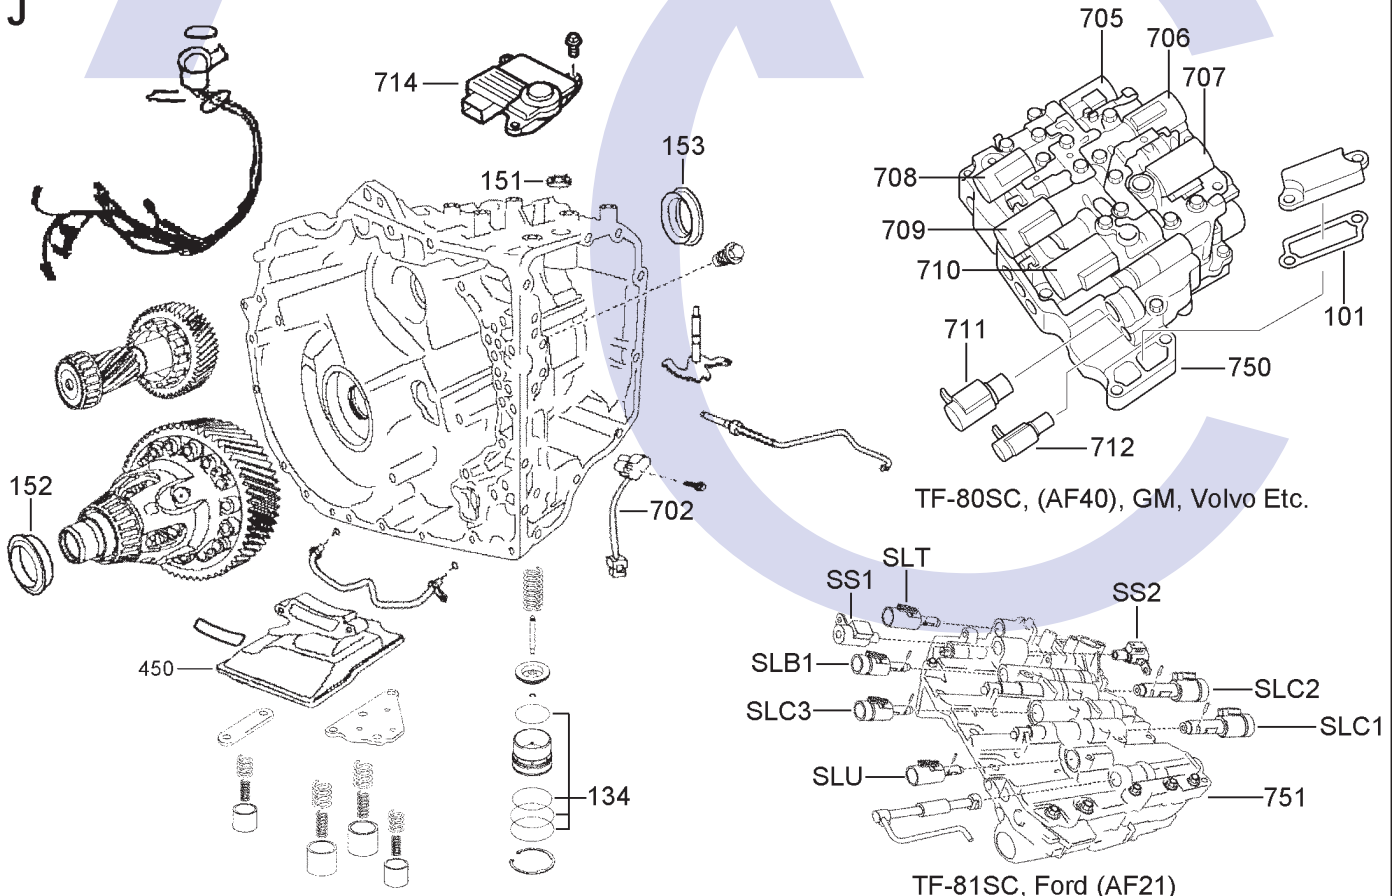

A

Oil Pump Assembly

B

'C3' Clutch Assembly

C

Front Planetary Assembly

D

'C1' Clutch Assembly

E

Counter Drive Gear Assembly

TF-80SC (AF40), TF-81SC (AF21) 6 Speed FWD (Electronic Control) (Peugeot, Citroen, Ford, Volvo, Mazda, Opel, Vauxhall, Saab, Cadillac, Fiat, Renault, Alfa & Land Rover)

AUTOMATIC CHOICE

THE AUTOMATIC TRANSMISSION PARTS WAREHOUSE

F

Rear Planetary Assembly

G

'C2' Clutch Assembly

H

'B2' Brake Assembly

J

METAL CLAD SEALS				
150A	Pump to Converter.....	05-ON	1	AF40.MCS01
151J	Manual Shaft Seal.....	05-ON	1	A130.MCS03
152J	Drive Shaft Right Hand (Vauxhall, Opel, Saab).....	05-ON	1	AF40.MCS04
152J	Drive Shaft Right Hand (Citroen, Ford, Peugeot) (38.2mm x 55mm x 13.9mm).....	05-ON	1	AF40.MCS08
152J	Drive Shaft Right Hand (Outer 75.2 x 62 x 8) (Freelander, Volvo 4WD).....	05-ON	1	AF40.MCS09
152J	Drive Shaft Right Hand (Inner) (Freelander 55.5 x 34 x 7mm)..	05-ON	1	AF40.MCS10
152J	Drive Shaft Right Hand (Inner) (Volvo 4WD 45.5 x 34 x 6.8mm).....	05-ON	1	AF40.MCS12